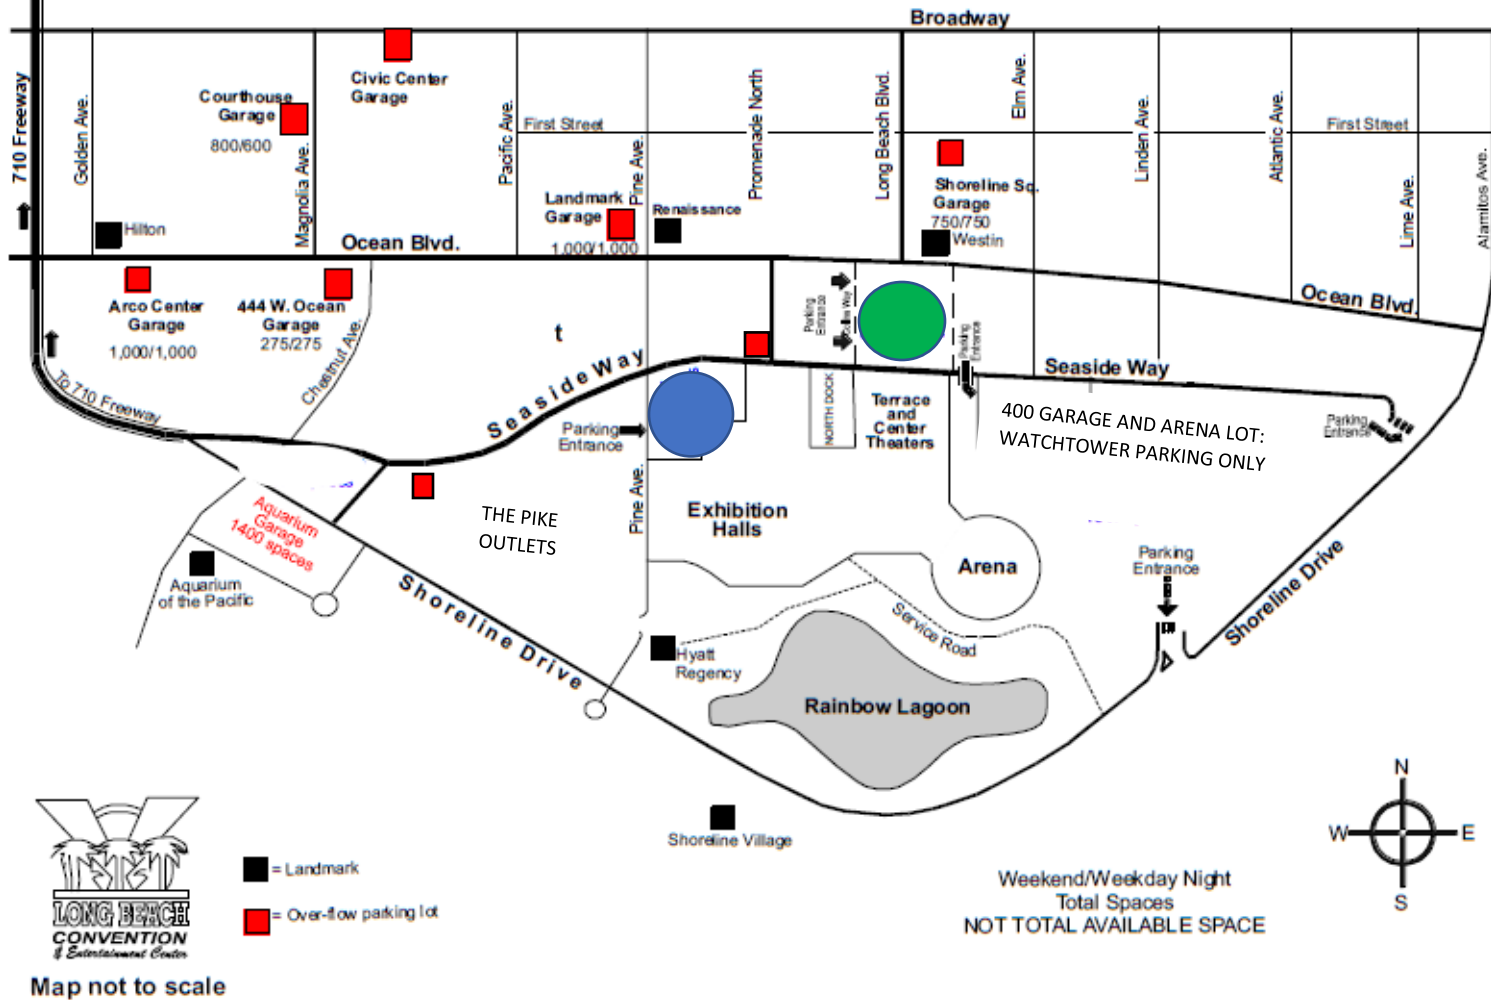

LONG BEACH CONVENTION & ENTERTAINMENT CENTER PARKING

LBCEC PARKING MAP SHOWS POSSIBLE GARAGES THROUGHOUT DOWNTOWN LONG BEACH. ALL OVERFLOW LOT'S (RED SQUARES) RATES ARE SUBJECT TO THEIR SPECIFIC LOT AND NOT OPERATED BY LBCEC.

BLUE CIRCLE: Pine Avenue / Prom Garage, 500 spaces. Accessible off Pine Avenue & Bay Street. Parking is \$15.00 a day with no in/out privileges.

GREEN CIRCLE: Terrace Garage, 800 spaces. Accessible off Ocean Blvd & Collins Way. Parking is \$15.00 a day with no in/out privileges.